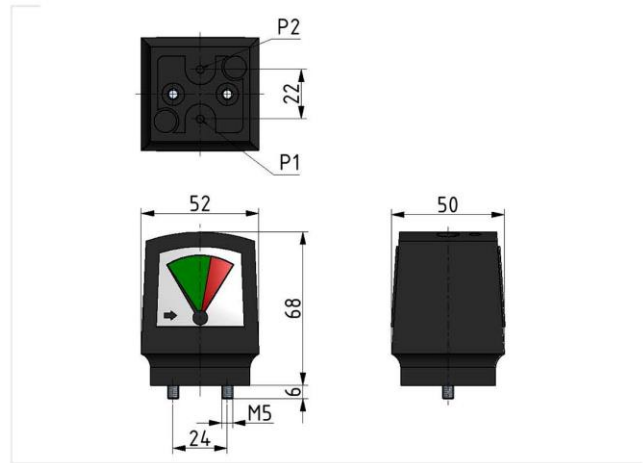

Differential pressure gauge scale ranges: 0-0,5bar

**port size**

flange connection

**weight**

0.127 kg

**technical data**

- description: magnetic piston meter
- temperature range: 0 - 60°C
- mounting: vertical
- case: ULTRAMID plastic, black
- scales: white plastic, pressure = black, colour fields = green/red
- scale range: 0 - 0,5 bar
- max. working pressure: 16 bar

**Note:**

If the measuring system gets a pressure blow, the pointer locked above the red area of the display scale. It should be immediately checked the filter elements for damage and replaced if necessary.